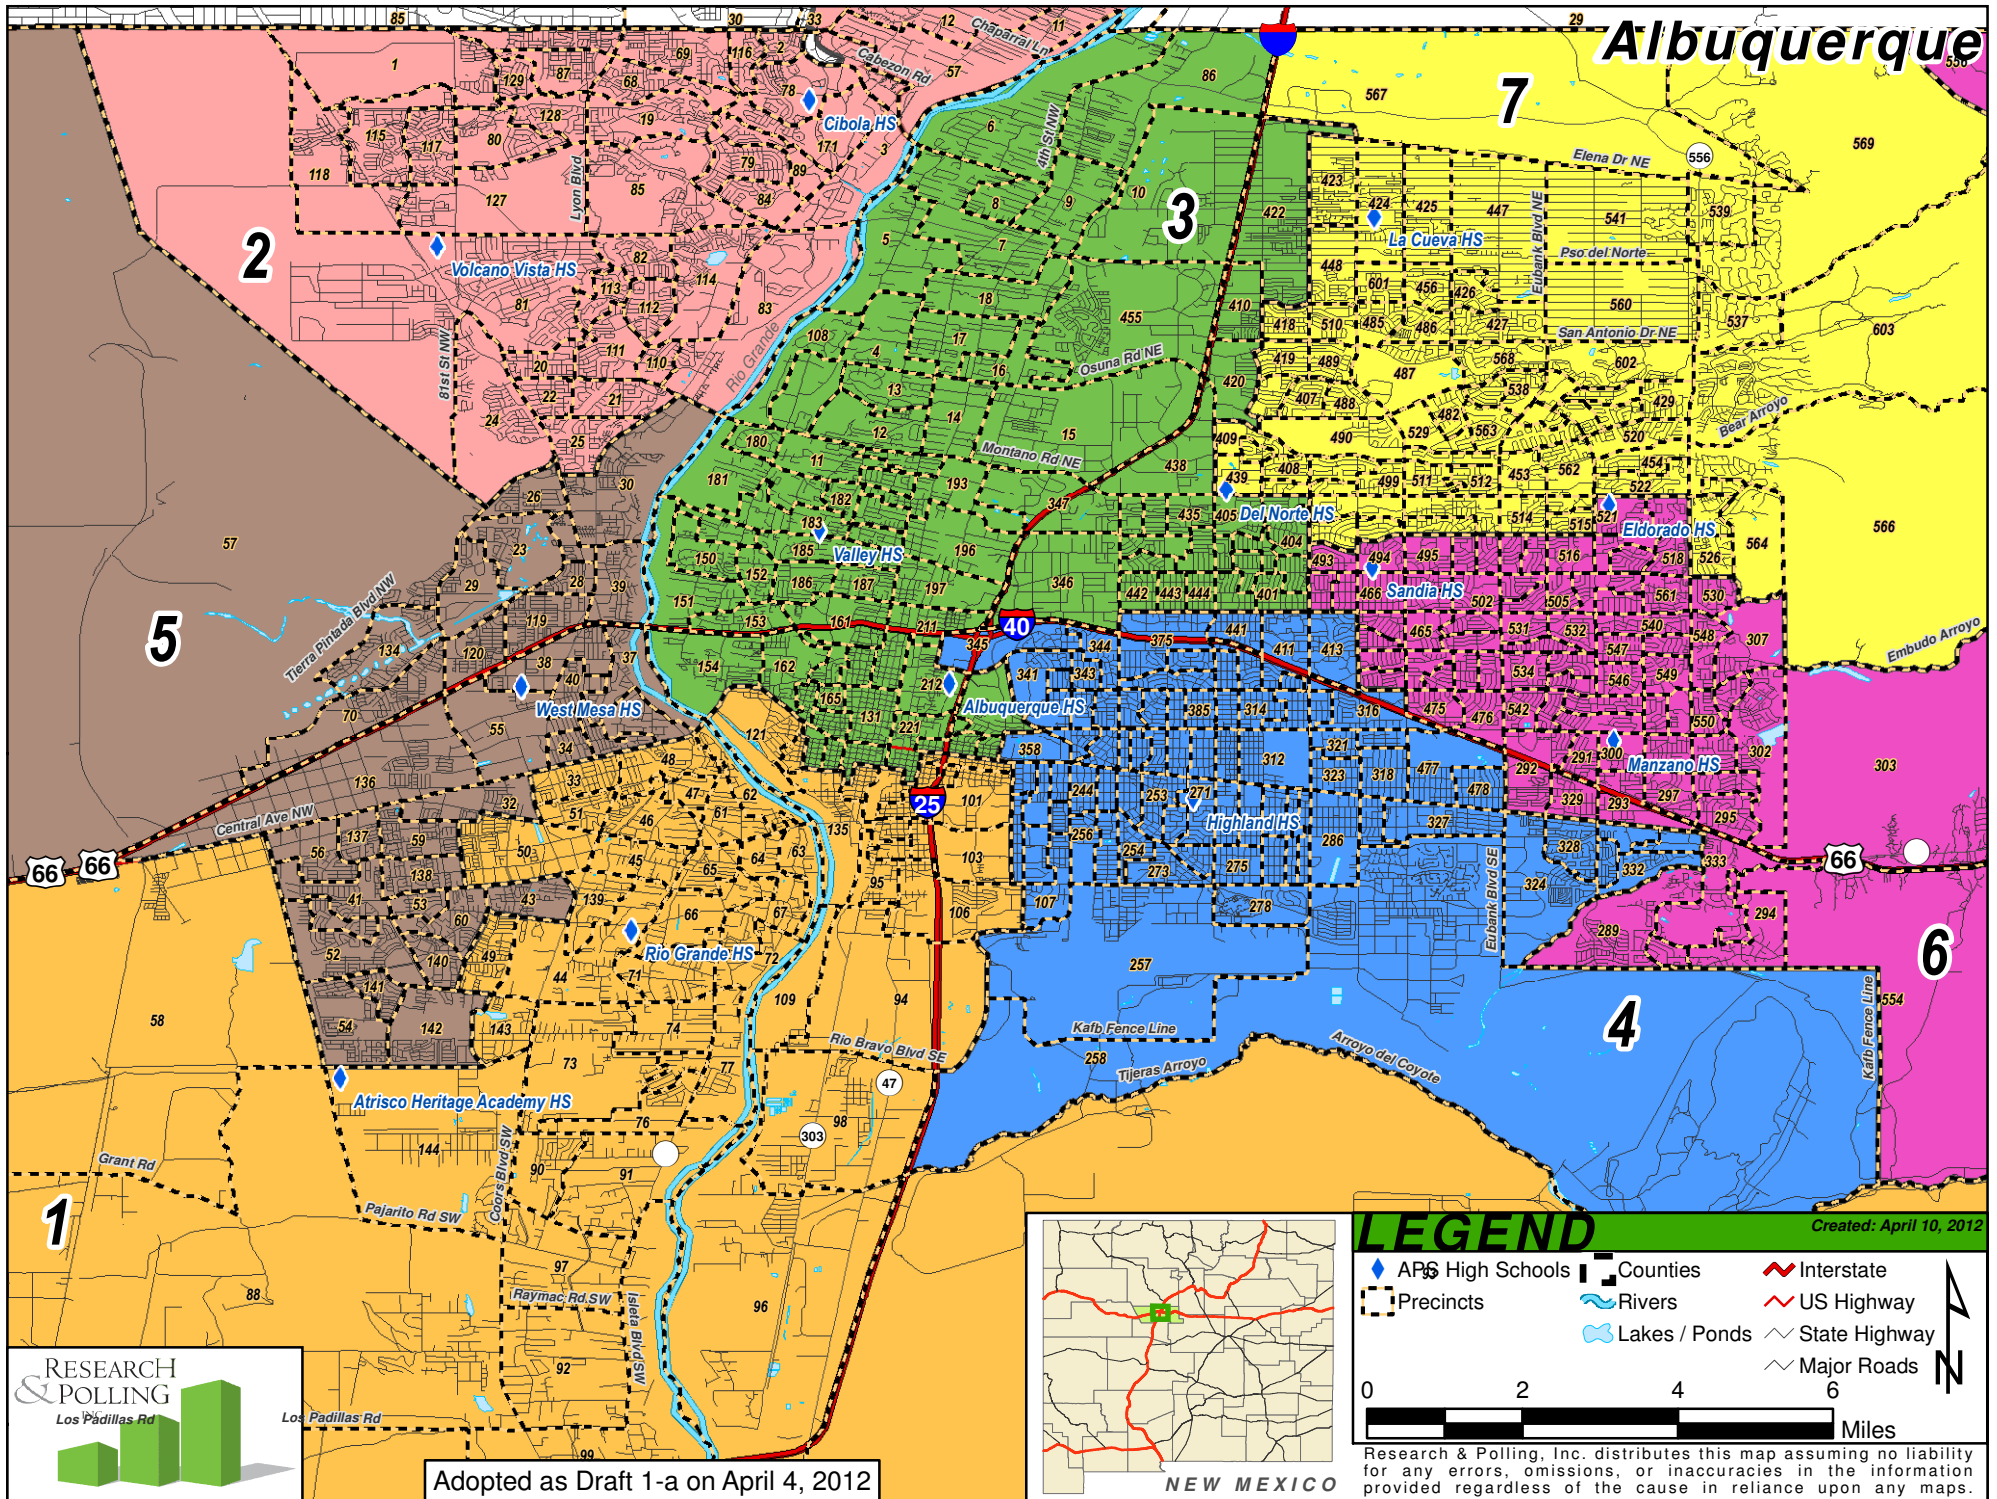

Adopted as Draft 1-a on April 4, 2012

LEGEND Created: April 10, 2012

◆ APS High Schools	▭ Counties	↗ Interstate
▭ Precincts	~ Rivers	~ US Highway
	☪ Lakes / Ponds	~ Major Roads

0 2 4 6 8 10 12 Miles

Research & Polling, Inc. distributes this map assuming no liability for any errors, omissions, or inaccuracies in the information provided regardless of the cause in reliance upon any maps.

0 2 4 6 Miles

Research & Polling, Inc. distributes this map assuming no liability for any errors, omissions, or inaccuracies in the information provided regardless of the cause in reliance upon any maps.